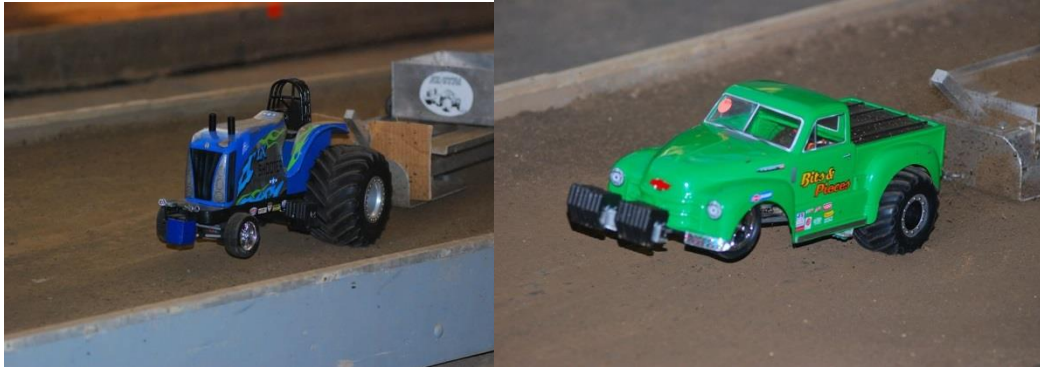

Central Kentucky Radio Control Pullers (CKYRCP)

The thrill of real Truck and Tractor Pulling at a 1/10 scale.

We at CKYRCP offer entertainment for all ages. Our shows consist of 1/10 scale Radio Control Trucks & Tractors that are powered by electric or gas engines. There are multiple classes for trucks & tractors with each class pulling 1 round with the top 3 or 5 (Depending on number of entries) going to a pull off to determine a winner. CKYRCP Rules are posted on the website below. We are affiliated with the NRCTPA. Pulling fee is \$20 for members and \$25 for non-members.

CKYRCP PULLING CLASSES

1. CKYRCP PULLING CLASSES
2. 3lb DIGGER
3. 4lb GARDEN TRACTOR
4. 6lb Mini Rod
5. 7lb 2WD
6. 8lb LIGHT SUPER STOCK TRACTOR
7. 8.5lb Work Stock
8. 10lb 4WD Pro Modified
9. 10lb 4WD NITRO
10. 10lb PRO STOCK TRACTOR
11. 10lb Modified Big Rig
12. 12lb 4WD MODIFIED TRUCK
13. 10lb 2WD PRO MOD (ELECTRIC)
14. 10lb 2WD Sportsman (ELECTRIC)
15. 12lb HEAVY SUPER STOCK TRACTOR
16. 15lb MONSTER TRUCK (ELECTRIC / NITRO)
17. 25lb Gas