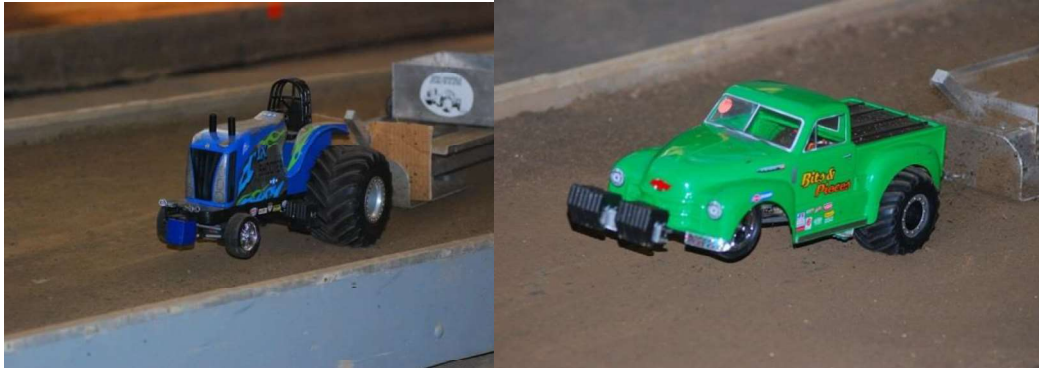

Central Kentucky Radio Control Pullers (CKYRCP)

The thrill of real Truck and Tractor Pulling at a 1/10 scale.

We at CKYRCP offer entertainment for all ages. Our shows consist of 1/10 scale Radio Control Trucks & Tractors that are powered by electric and gas engines. There are multiple classes for trucks & tractors with each class pulling 1 round with the top 3 or 5 (Depending on number of entries) going to a pull off to determine a winner. CKYRCP Rules are posted on the website below. We are affiliated with the NRCTPA. Pulling fee is \$20 for members and \$25 for non-members.