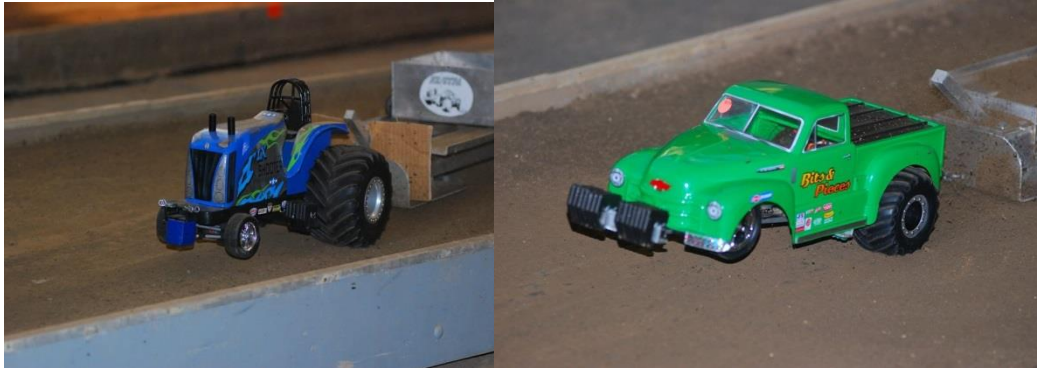

Central Kentucky Radio Control Pullers (CKYRCP)

The thrill of real Truck and Tractor Pulling at a 1/10 scale.

We at CKYRCP offer entertainment for all ages. Our shows consist of 1/10 scale Radio Control Trucks & Tractors that are powered by electric and gas engines. There are multiple classes for trucks & tractors with each class pulling 1 round with the top 3 or 5 (Depending on number of entries) going to a pull off to determine a winner. CKYRCP Rules are posted on the website below. We are affiliated with the NRCTPA. Pulling fee is \$20 for members and \$25 for non-members.

Amanda Wagner @ 859-588-5367 Treasurer

CKYRCP EVENT PULLING CLASSES

1. 3lb DIGGER
 2. 4lb GARDEN TRACTOR
 3. 6lb Mini Rod
 4. 7lb 2WD Truck
 5. 8lb LIGHT SUPER STOCK TRACTOR
 6. 8.5lb Work Stock
 7. 10lb Pro Stock 4WD
 8. 10lb 4WD Pro Modified
 9. 10lb 4WD NITRO
 10. 10lb PRO STOCK TRACTOR
 11. 10lb Modified Big Rig
 12. 12lb 4WD MODIFIED TRUCK
 13. 10lb 2WD PRO MOD (ELECTRIC)
 14. 10lb 2WD Sportsman (ELECTRIC)
 15. 12lb HEAVY SUPER STOCK TRACTOR
 16. 15lb MONSTER TRUCK (ELECTRIC / NITRO)
 17. 25lb Gas
- Note: Number of classes are subject to change.**